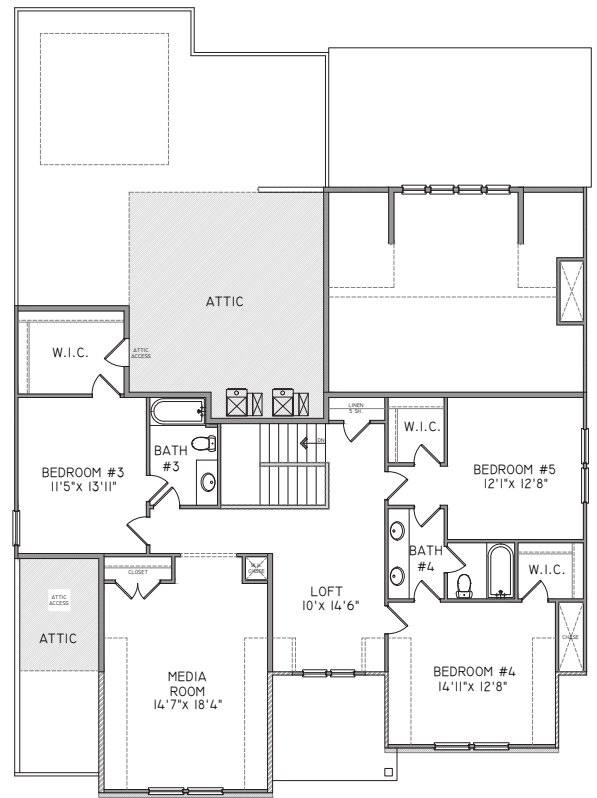

THE ROSE

ELEVATION A

3,824 SQ. FT.

ELEVATION B

3,824 SQ. FT.

DAVID PATTERSON
HOMES

678-578-6819 - DavidPattersonHomes.com

**BERKSHIRE
HATHAWAY**
HOMESERVICES

THE ROSE

1ST FLOOR

2ND FLOOR

DAVID PATTERSON
HOMES

678-578-6819 - DavidPattersonHomes.com

BERKSHIRE
HATHAWAY
HOMESERVICES

GEORGIA
PROPERTIES

NEW HOMES DIVISION
CONDOS • SINGLE FAMILY • TOWNHOMES
BHHSgaNewHomes.com