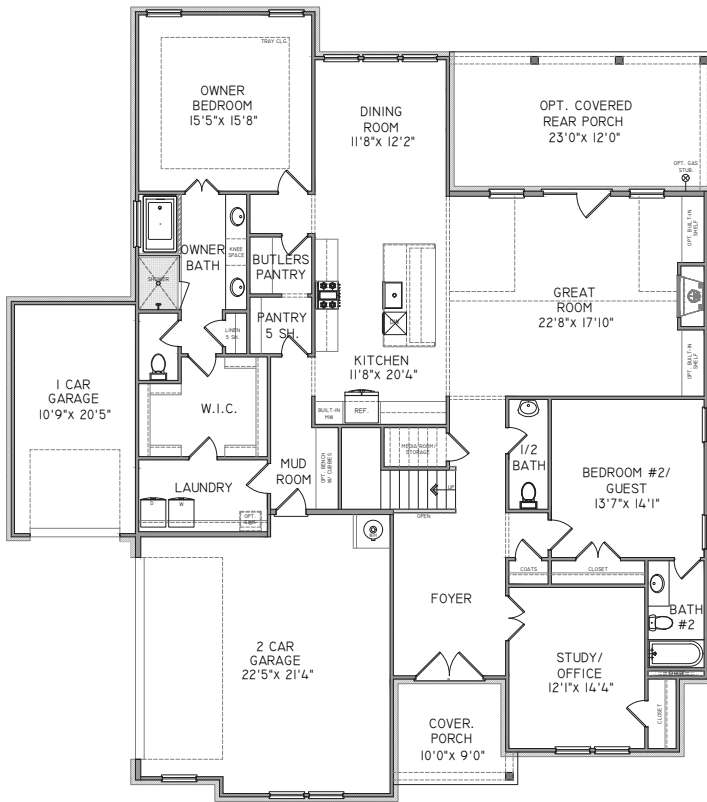

THE ROSE

1ST FLOOR